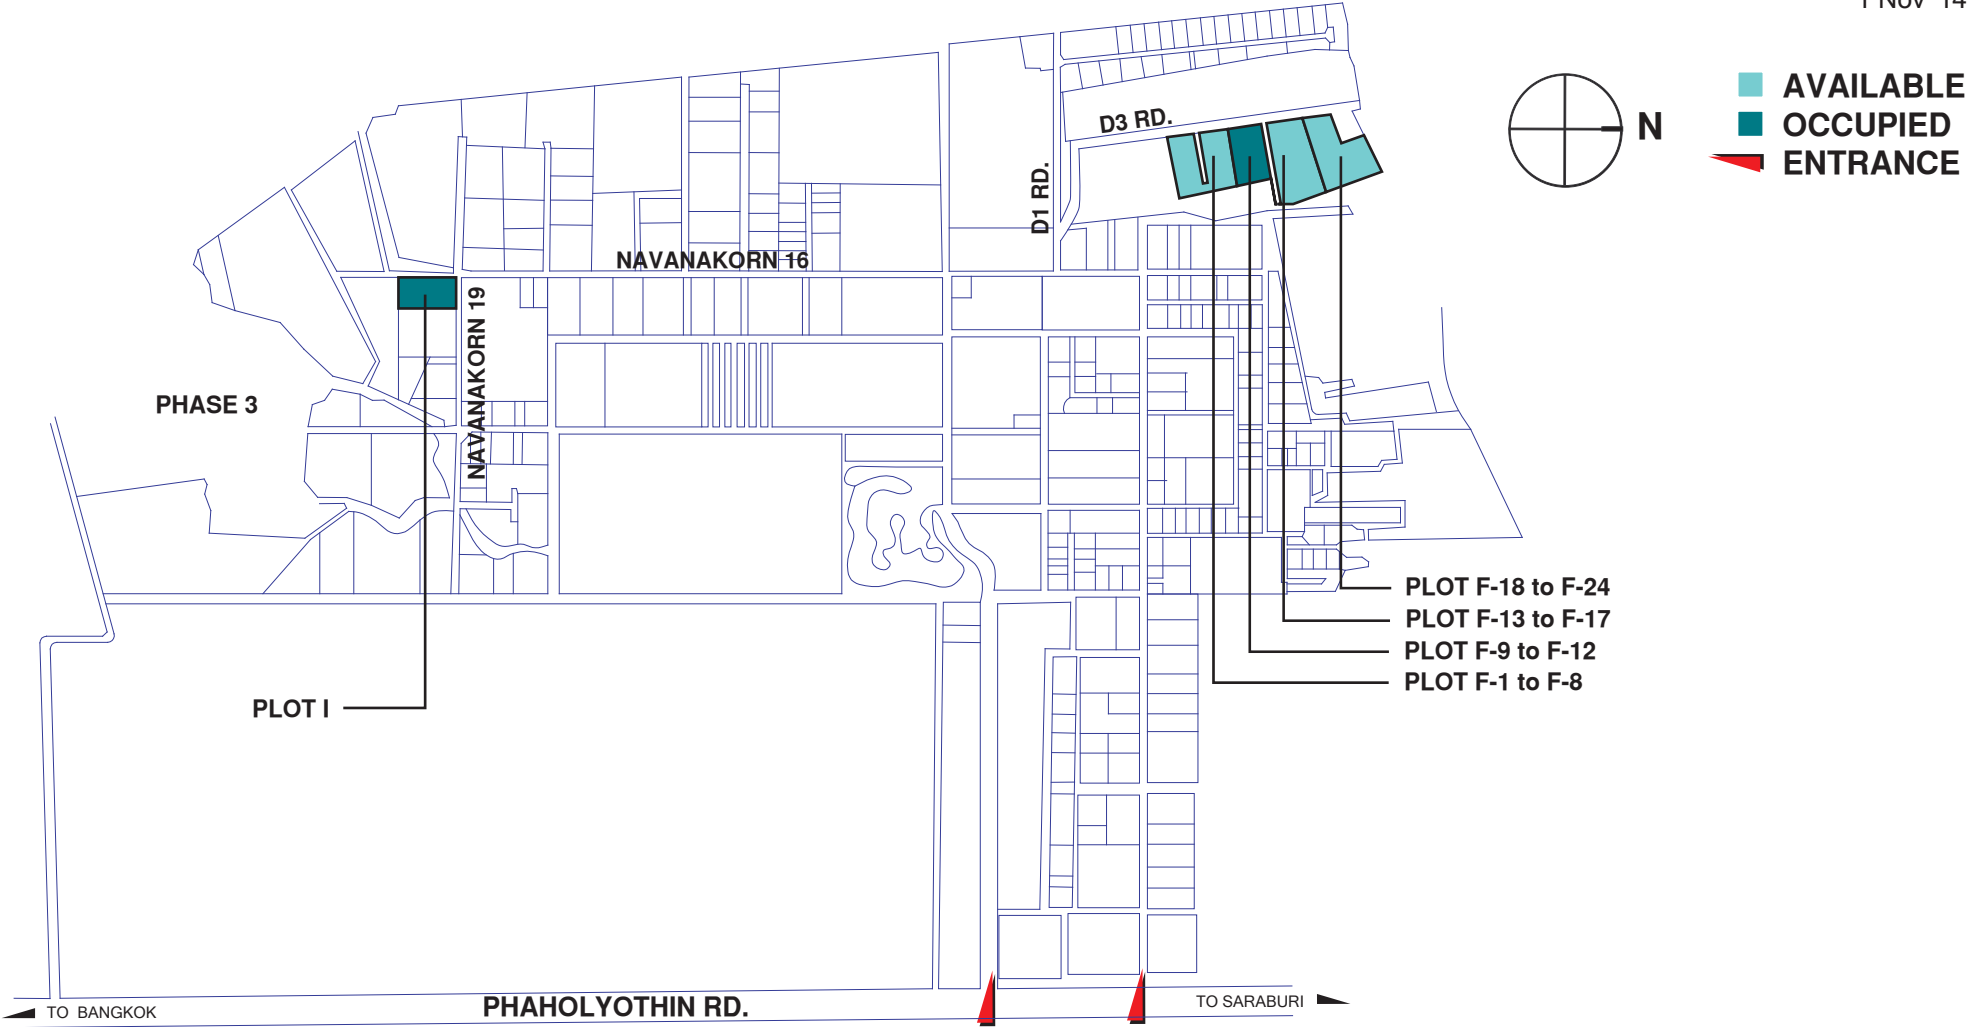

NAVANAKORN INDUSTRIAL PROMOTION ZONE

1 Nov '14

BOI ZONE 1

DISTANCE FROM : Bangkok	46 km.
Suvarnabhumi International Airport	70 km.
Bangkok Port (Klong Toey)	60 km.

SIZE OF ESTATE : Total Area 6,485 rai.

1 rai = 1,600 sq.m. = 0.16 hectare