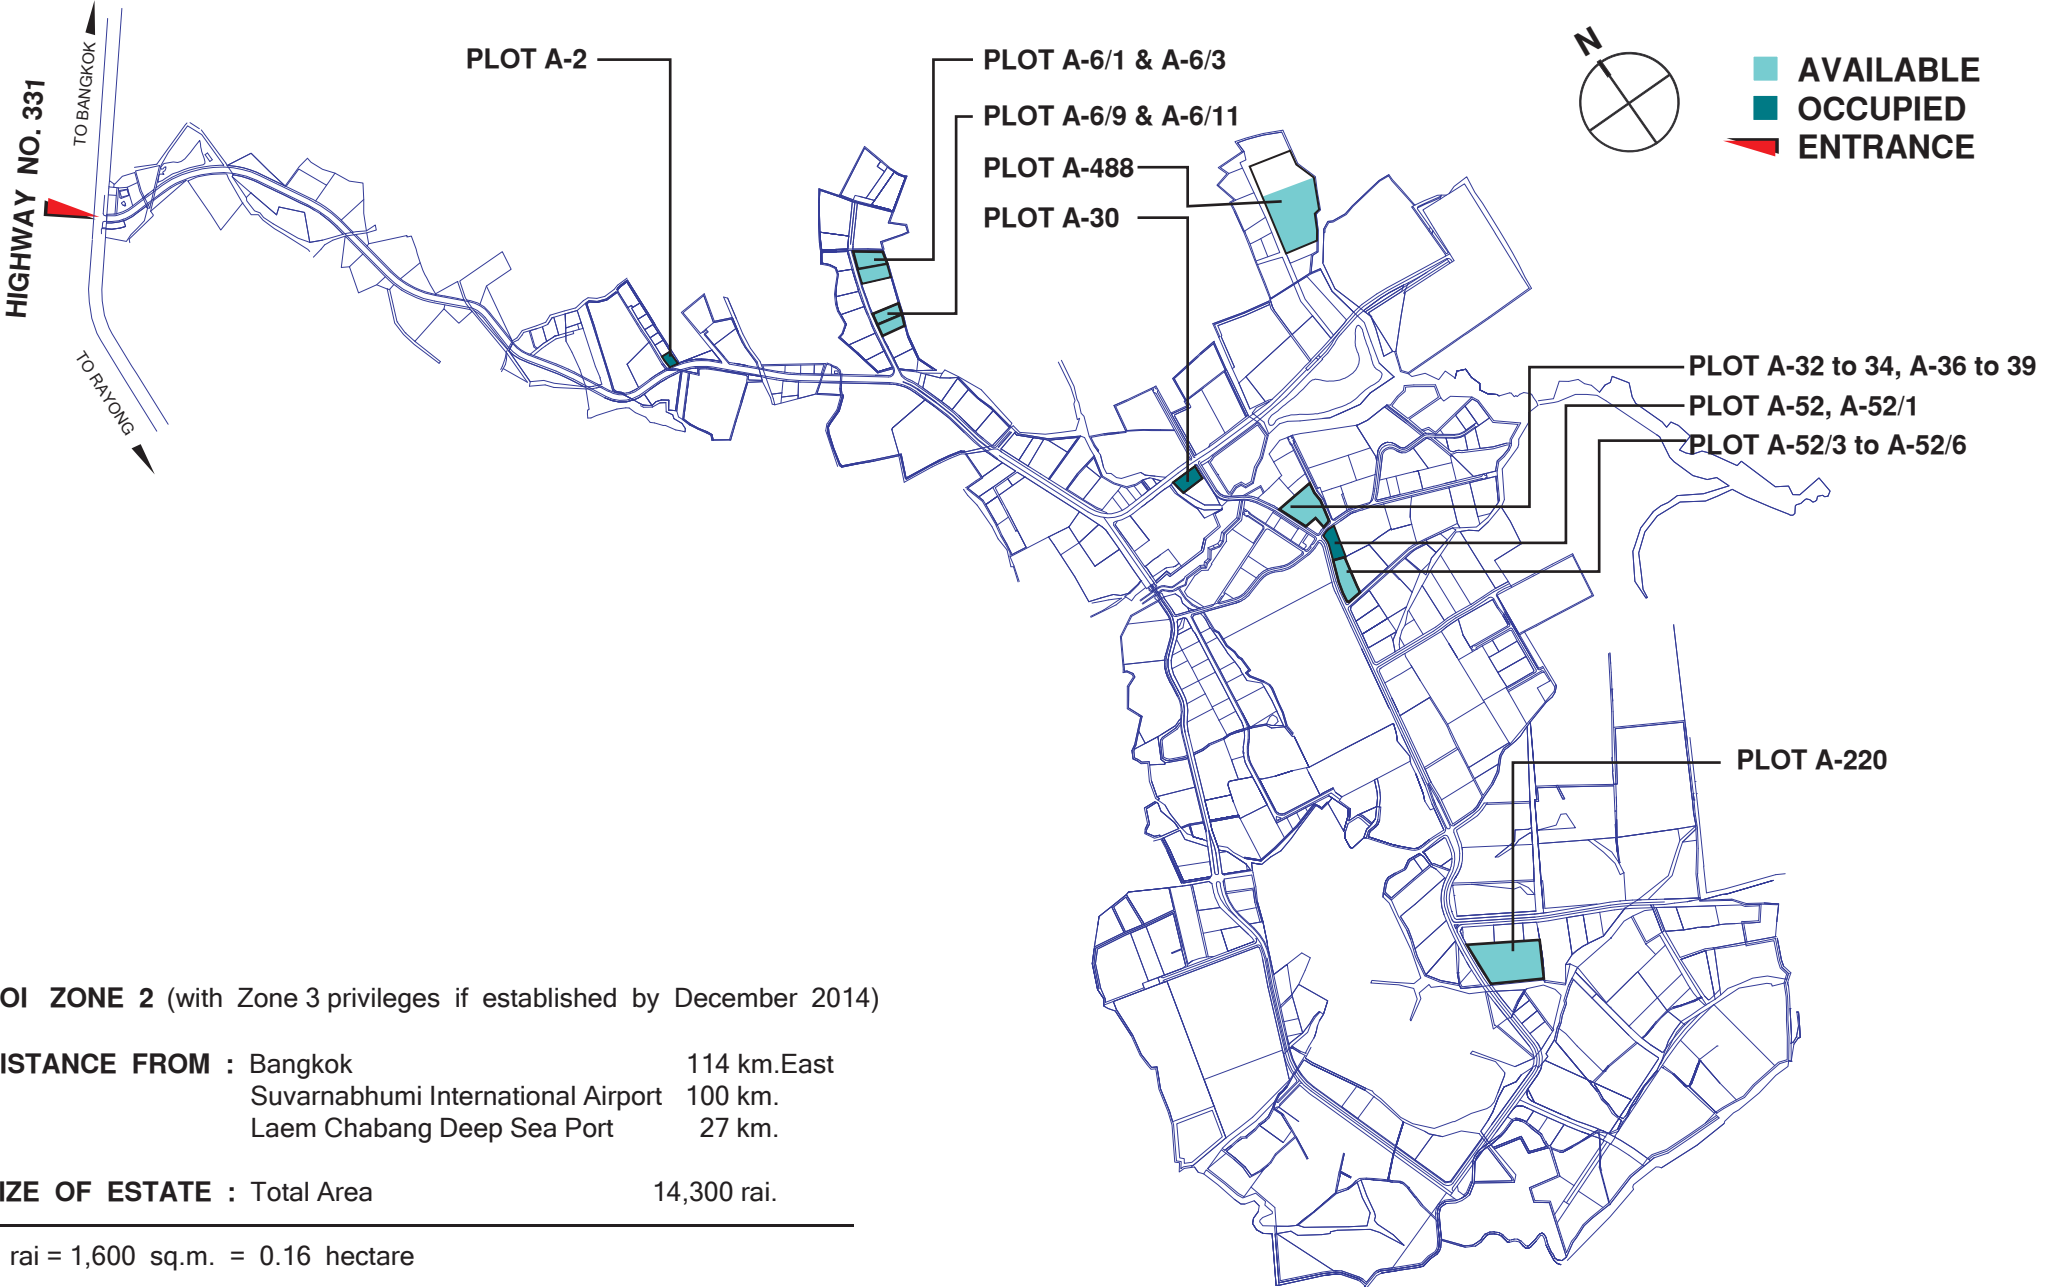

AMATA CITY INDUSTRIAL ESTATE (RAYONG)

1 Nov '14

BOI ZONE 2 (with Zone 3 privileges if established by December 2014)

DISTANCE FROM : Bangkok 114 km. East
 Suvarnabhumi International Airport 100 km.
 Laem Chabang Deep Sea Port 27 km.

SIZE OF ESTATE : Total Area 14,300 rai.

1 rai = 1,600 sq.m. = 0.16 hectare