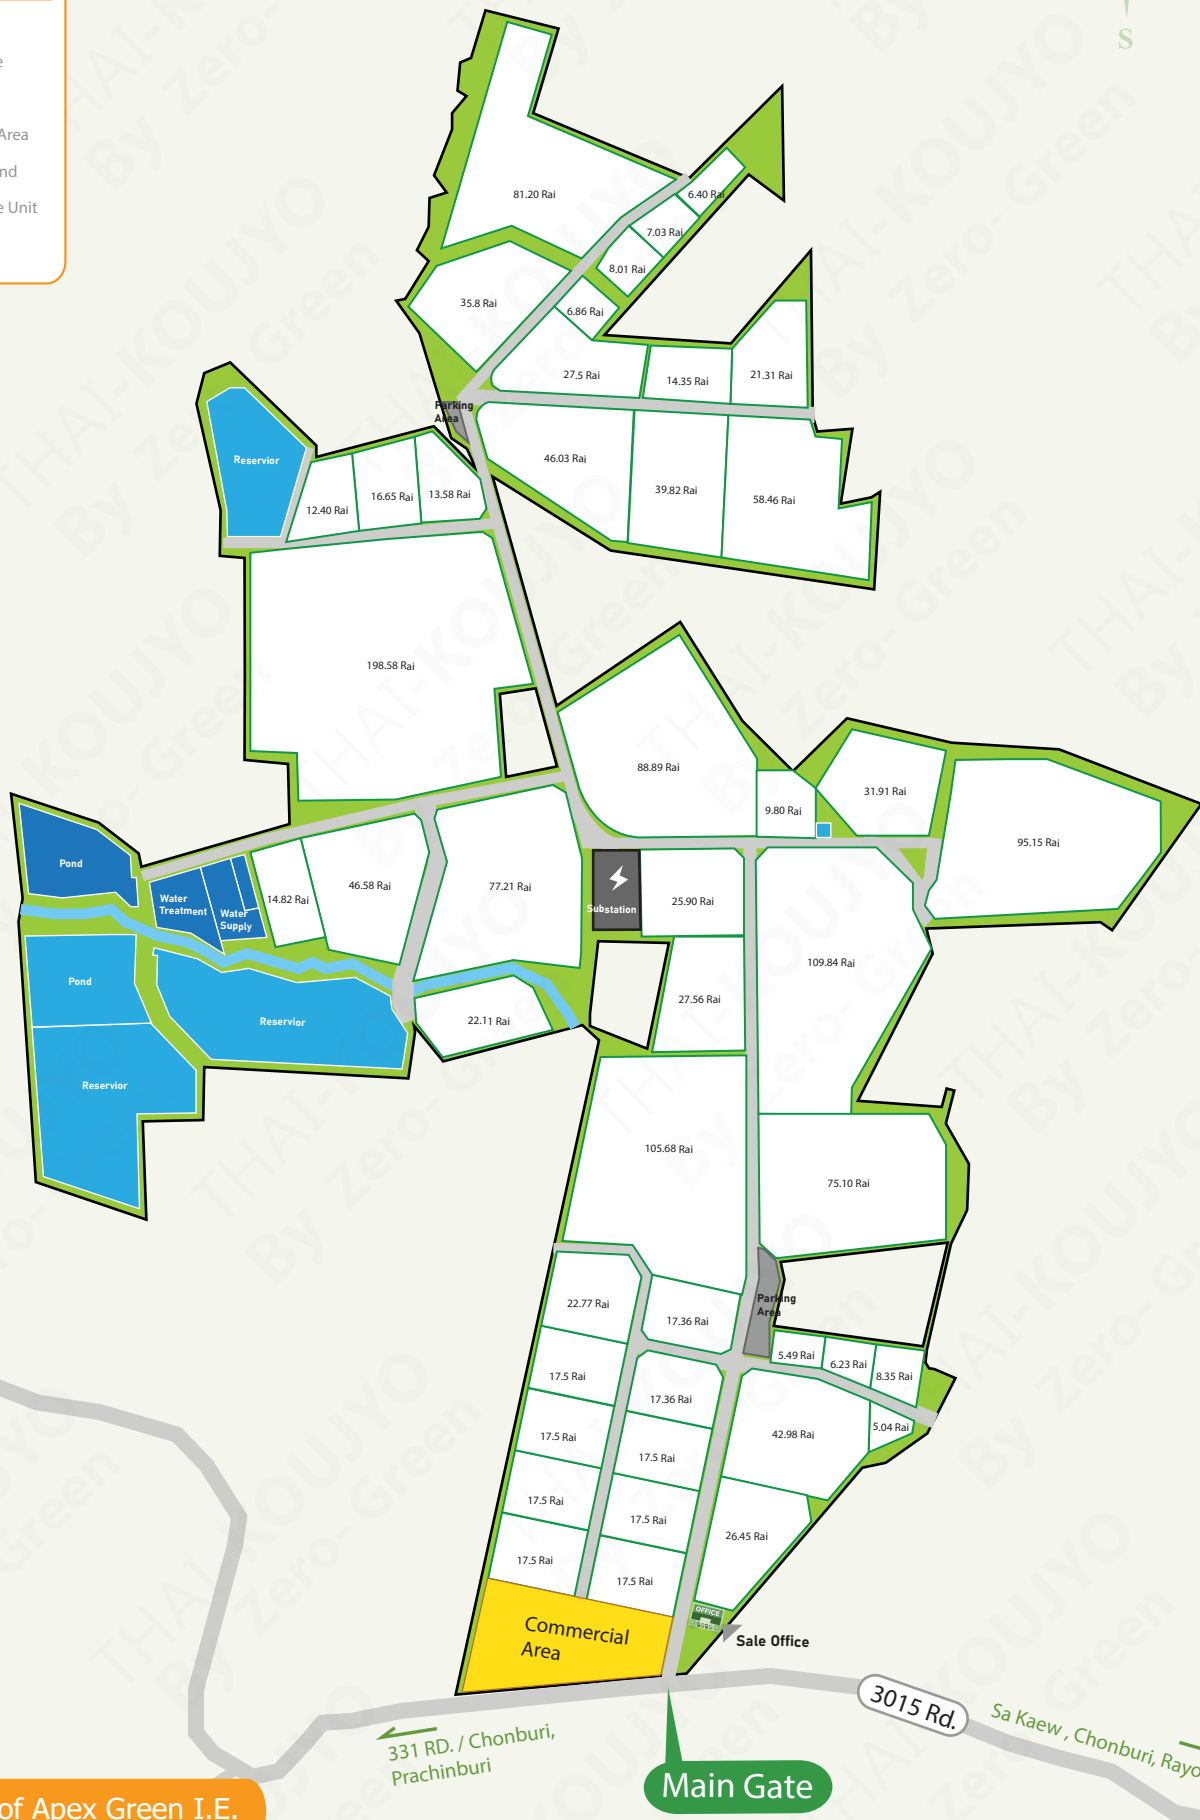

THAI-KOUJYO
 タイ工場ドットコム
 www.thai-koujyo.com

-  Project Area
-  General Zone
-  Free Zone
-  Commercial Area
-  Reservoir / Pond
-  Infrastructure Unit
-  Sale Office

Properties Map of Apex Green I.E.

331 RD. / Chonburi, Prachinburi ← Main Gate → 3015 Rd. Sa Kaew, Chonburi, Rayong