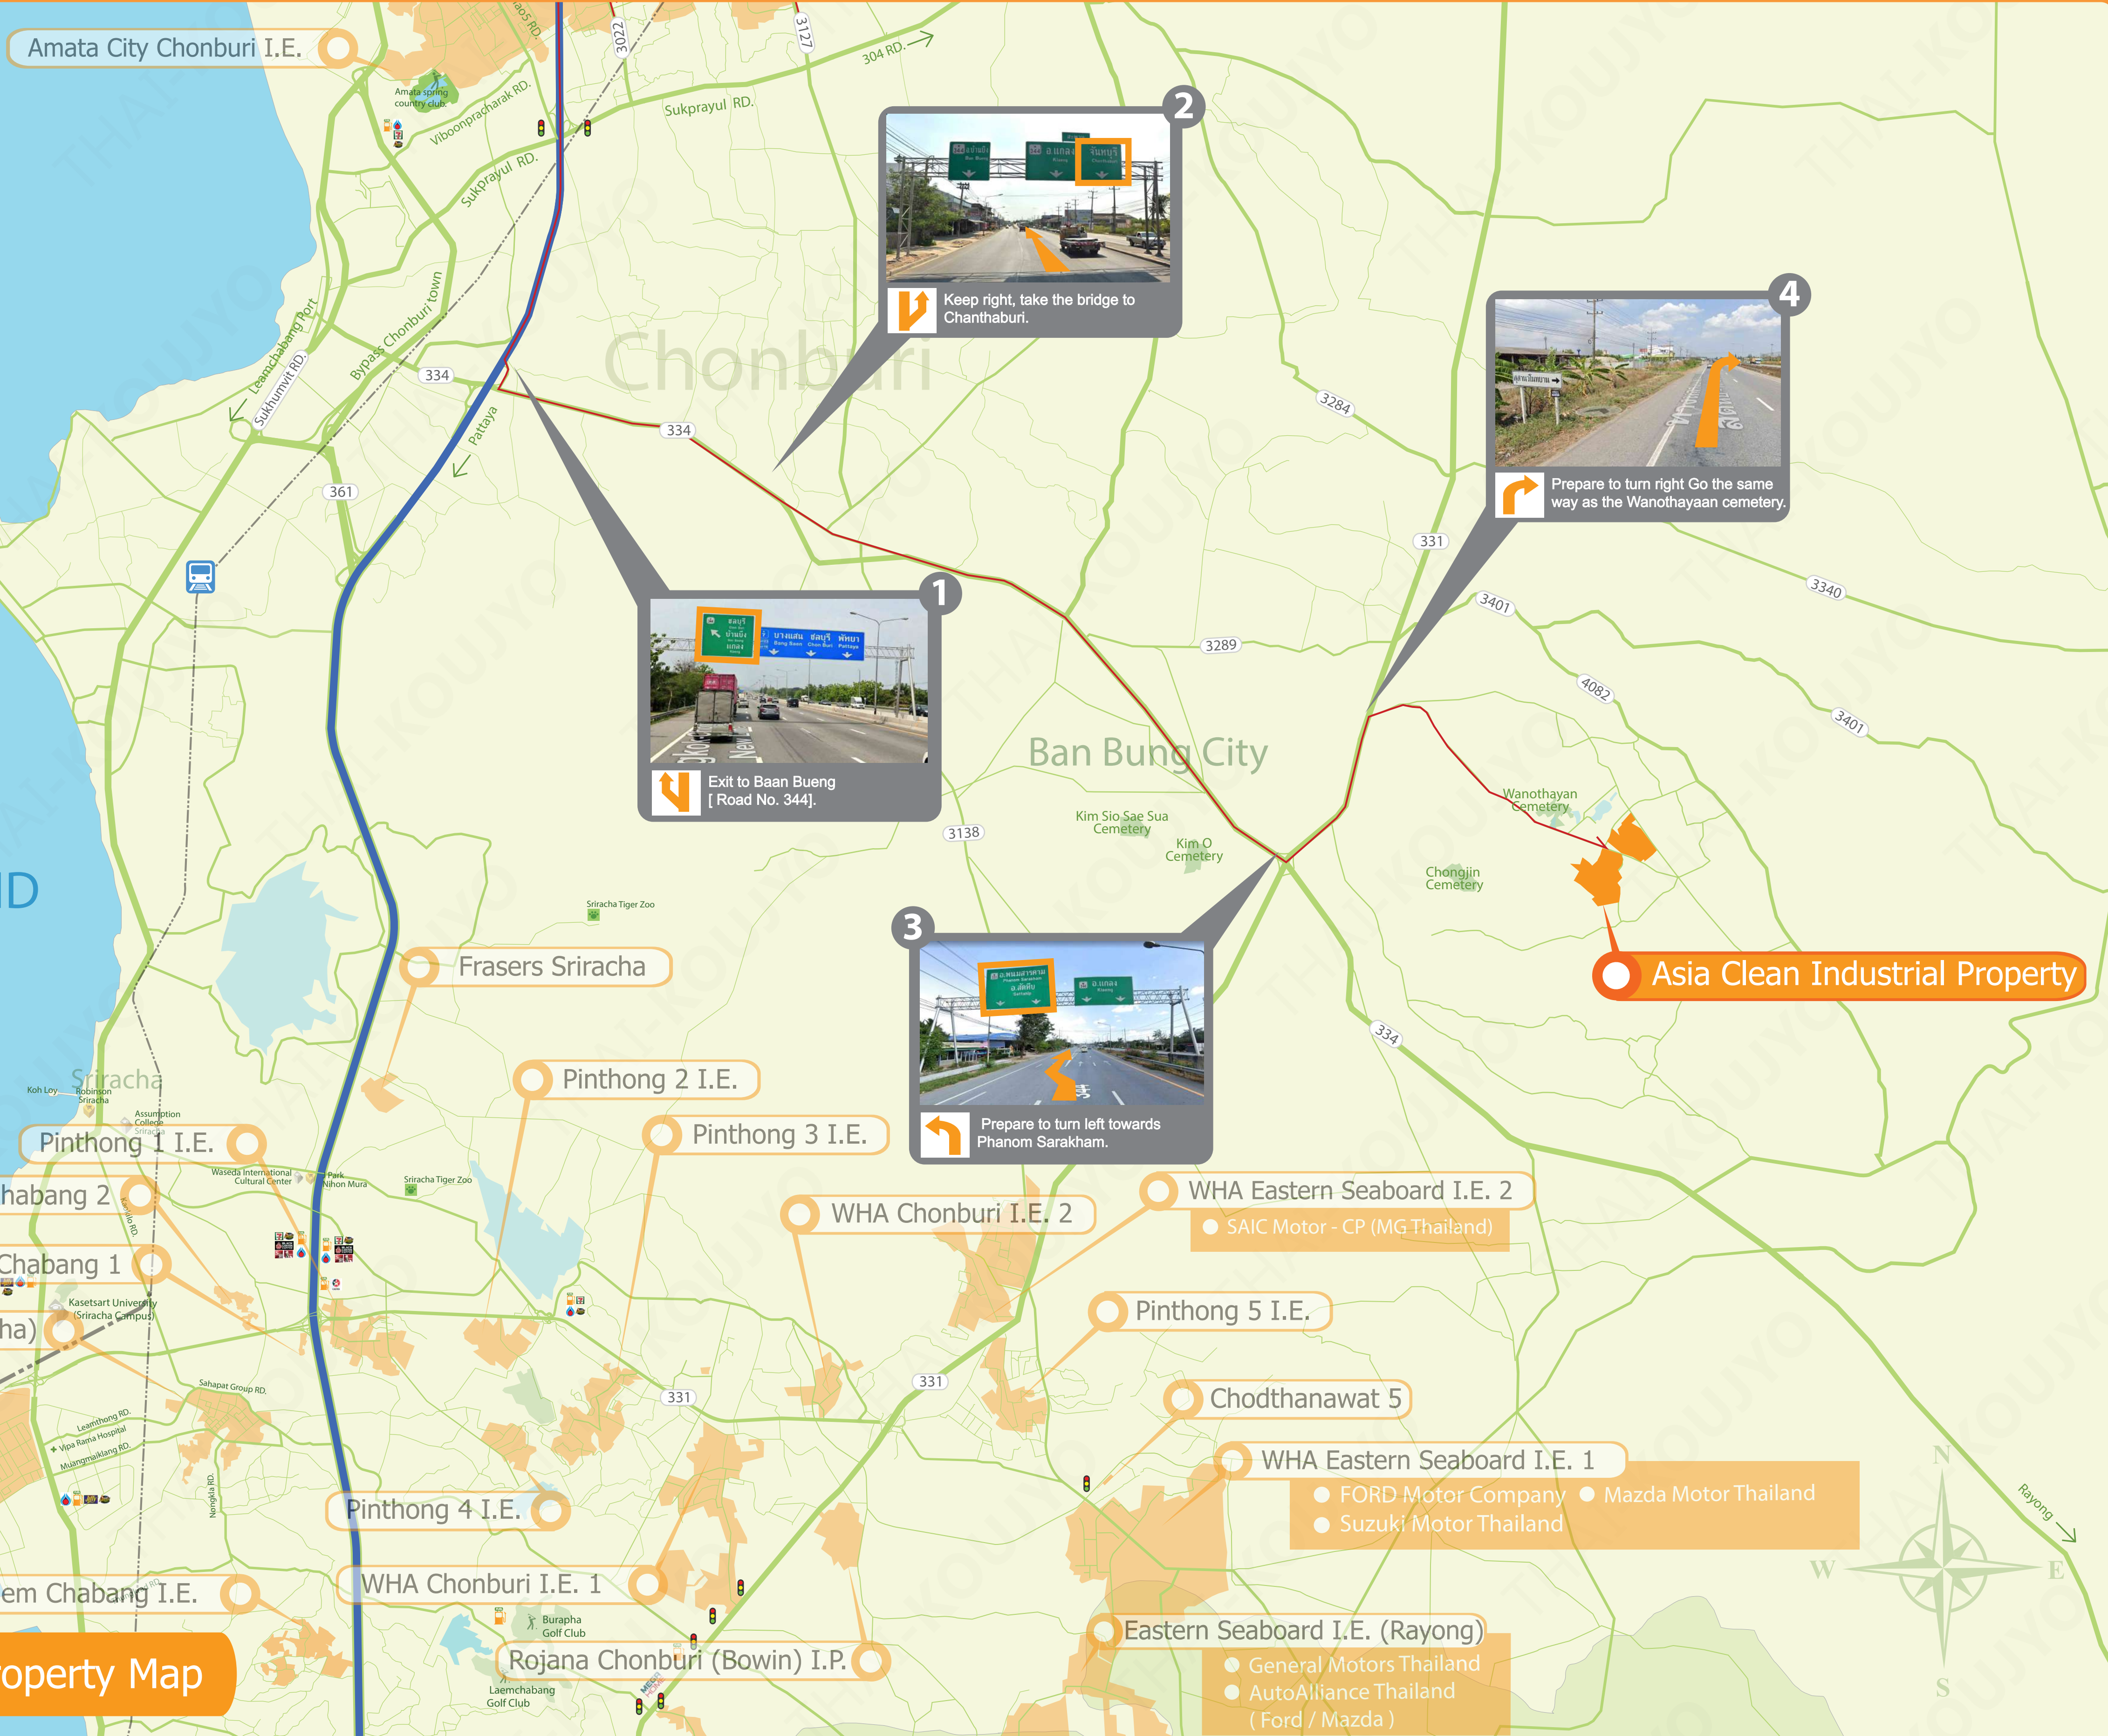

THAI-KOUJYO
 タイ工場ドットコム
 www.thai-koujyo.com

Motor Way
 Express Way
 Main Road
 Rail Way
 I.E. Area

● Asia Clean Industrial Property

● WHA Eastern Seaboard I.E. 2
 ● SAIC Motor - CP (MG Thailand)

● WHA Eastern Seaboard I.E. 1
 ● FORD Motor Company ● Mazda Motor Thailand
 ● Suzuki Motor Thailand

● Eastern Seaboard I.E. (Rayong)
 ● General Motors Thailand
 ● AutoAlliance Thailand (Ford / Mazda)

Asia Clean Industrial Property Map