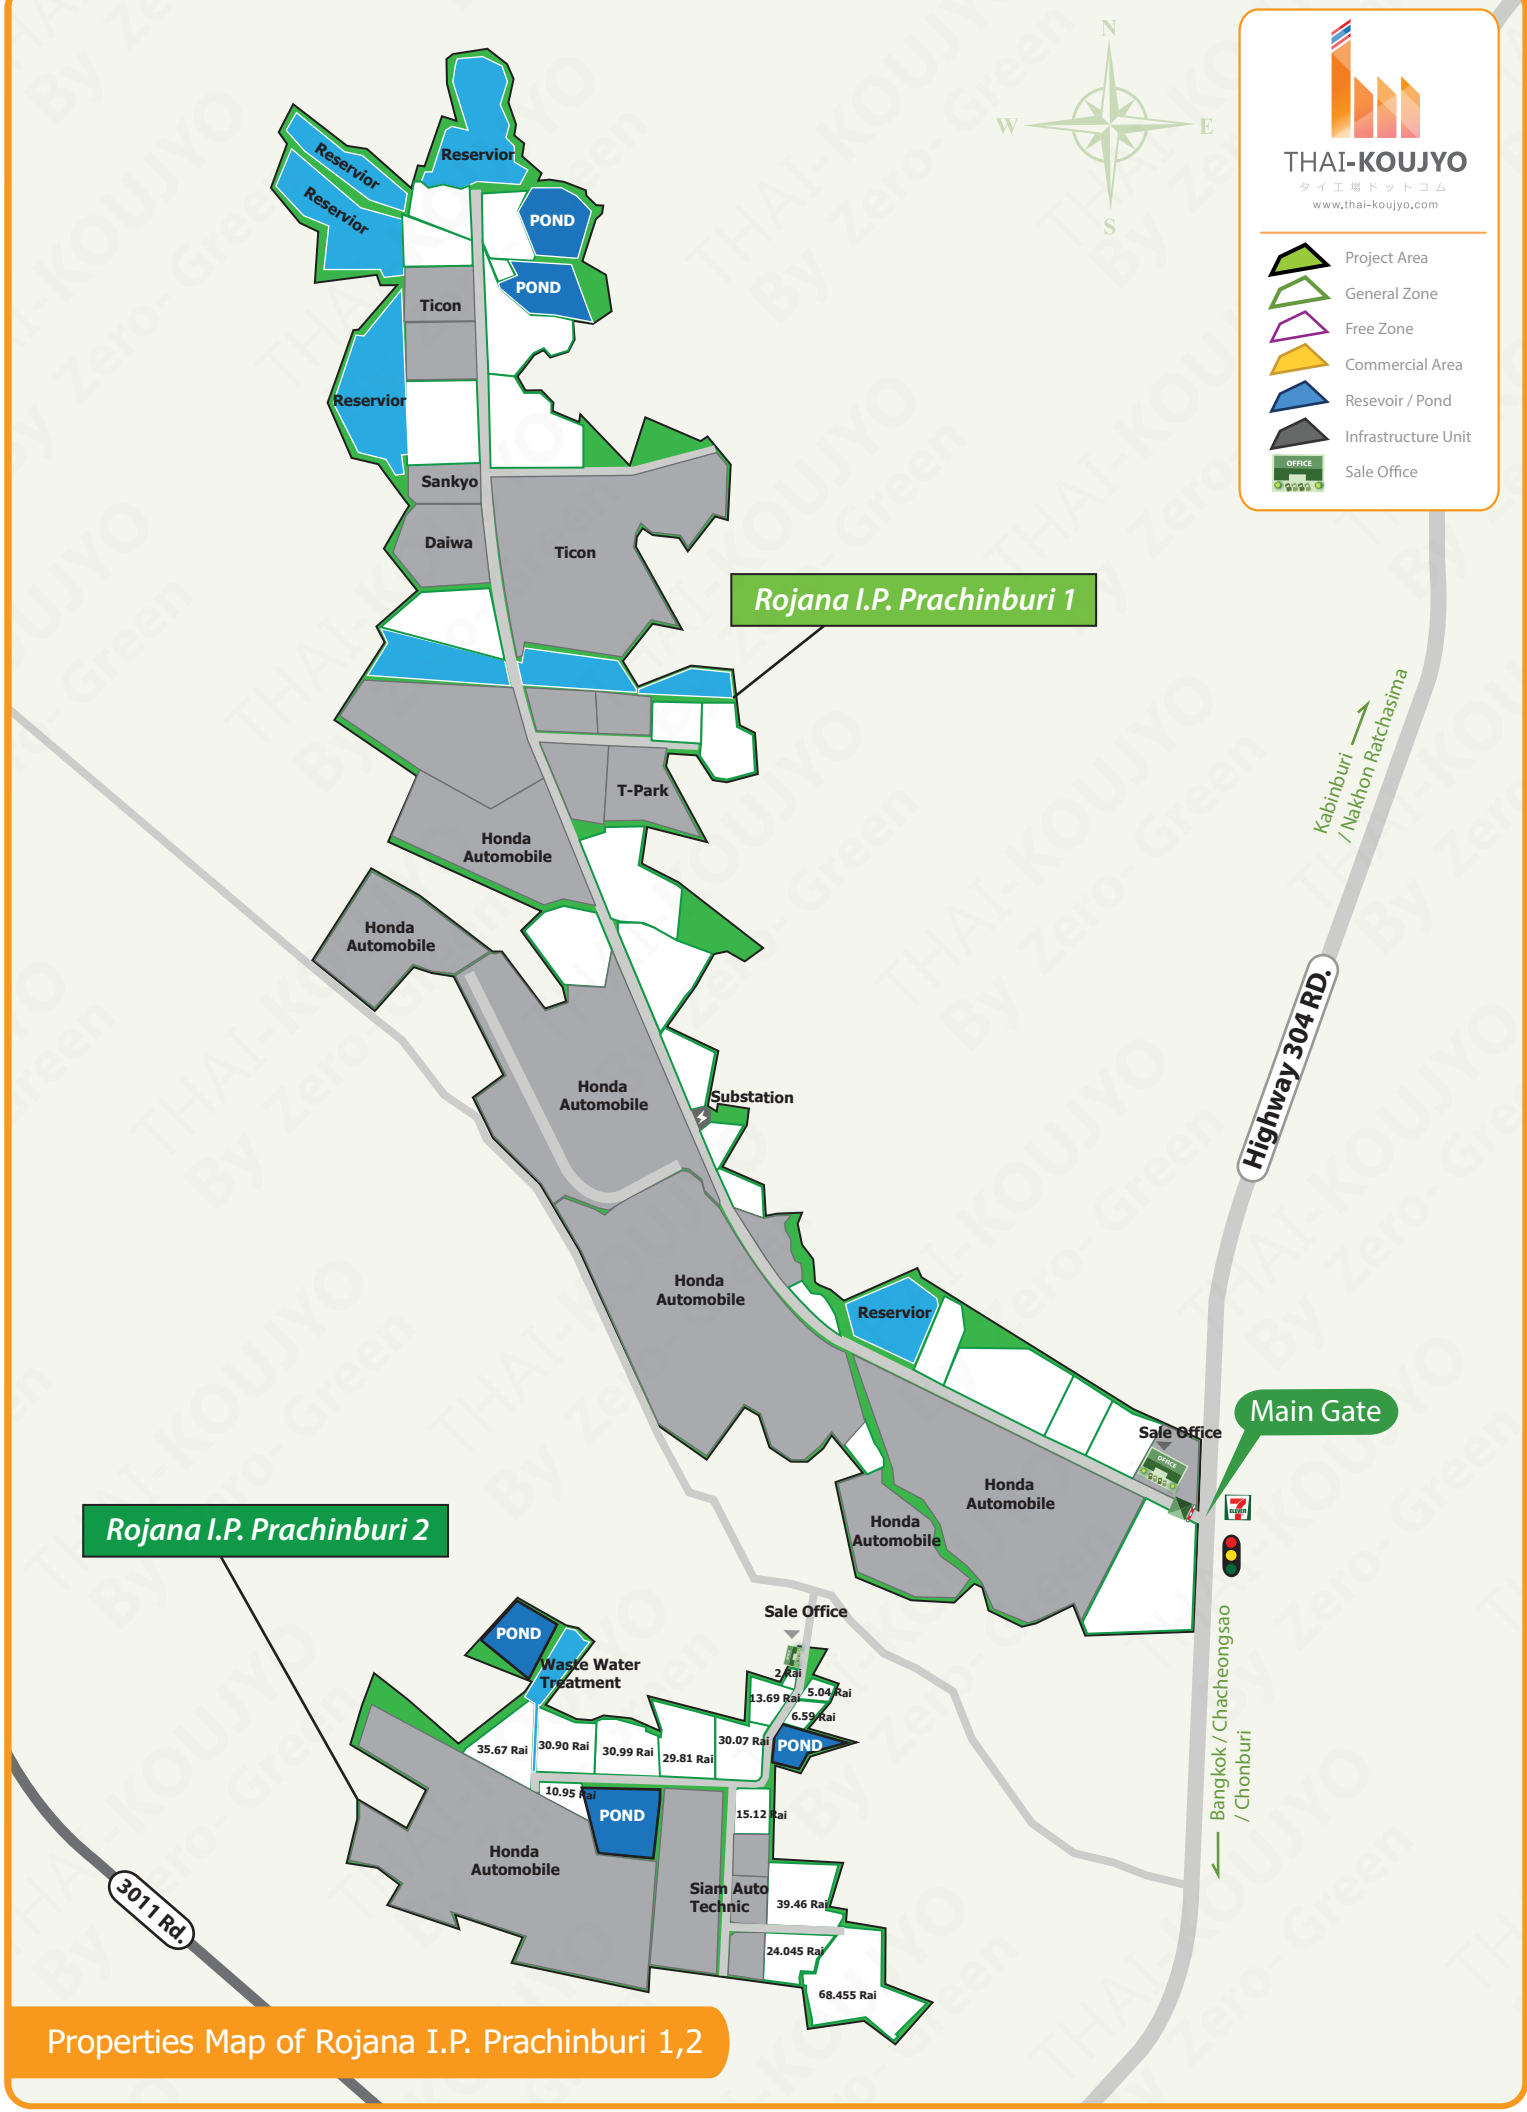

THAI-KOUJYO

タイ工場ドットコム  
www.thai-koujyo.com

- Project Area
- General Zone
- Free Zone
- Commercial Area
- Reservoir / Pond
- Infrastructure Unit
- Sale Office

Rojana I.P. Prachinburi 1

Rojana I.P. Prachinburi 2

Main Gate

3011 Rd.

Highway 304 RD.

Kabinburi / Nakhon Ratchasima

Bangkok / Chacheongsao / Chonburi

Properties Map of Rojana I.P. Prachinburi 1,2