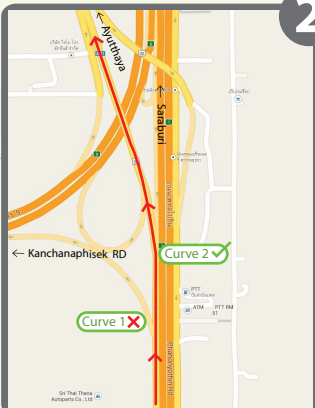

Rojana I.P. (Ayuthaya)

Rojana I.P. Ayutthaya is on your LEFT

KEEP LEFT to exit from main RD. Toward the Road No.309

Hi-Tech I.E.
SMEs I.E.

Bangpa-In I.E.

KEEP LEFT to exit from main RD. Toward the way go to AYUTTHAYA

Rojana I.P. (Ayuthaya) MAP

THAI-KOUJYO
タイ工場ドットコム
www.thai-koujyo.com

- Motor Way
- Express Way
- New Highway Project
- Main Road
- Rail Way
- I.E. Area