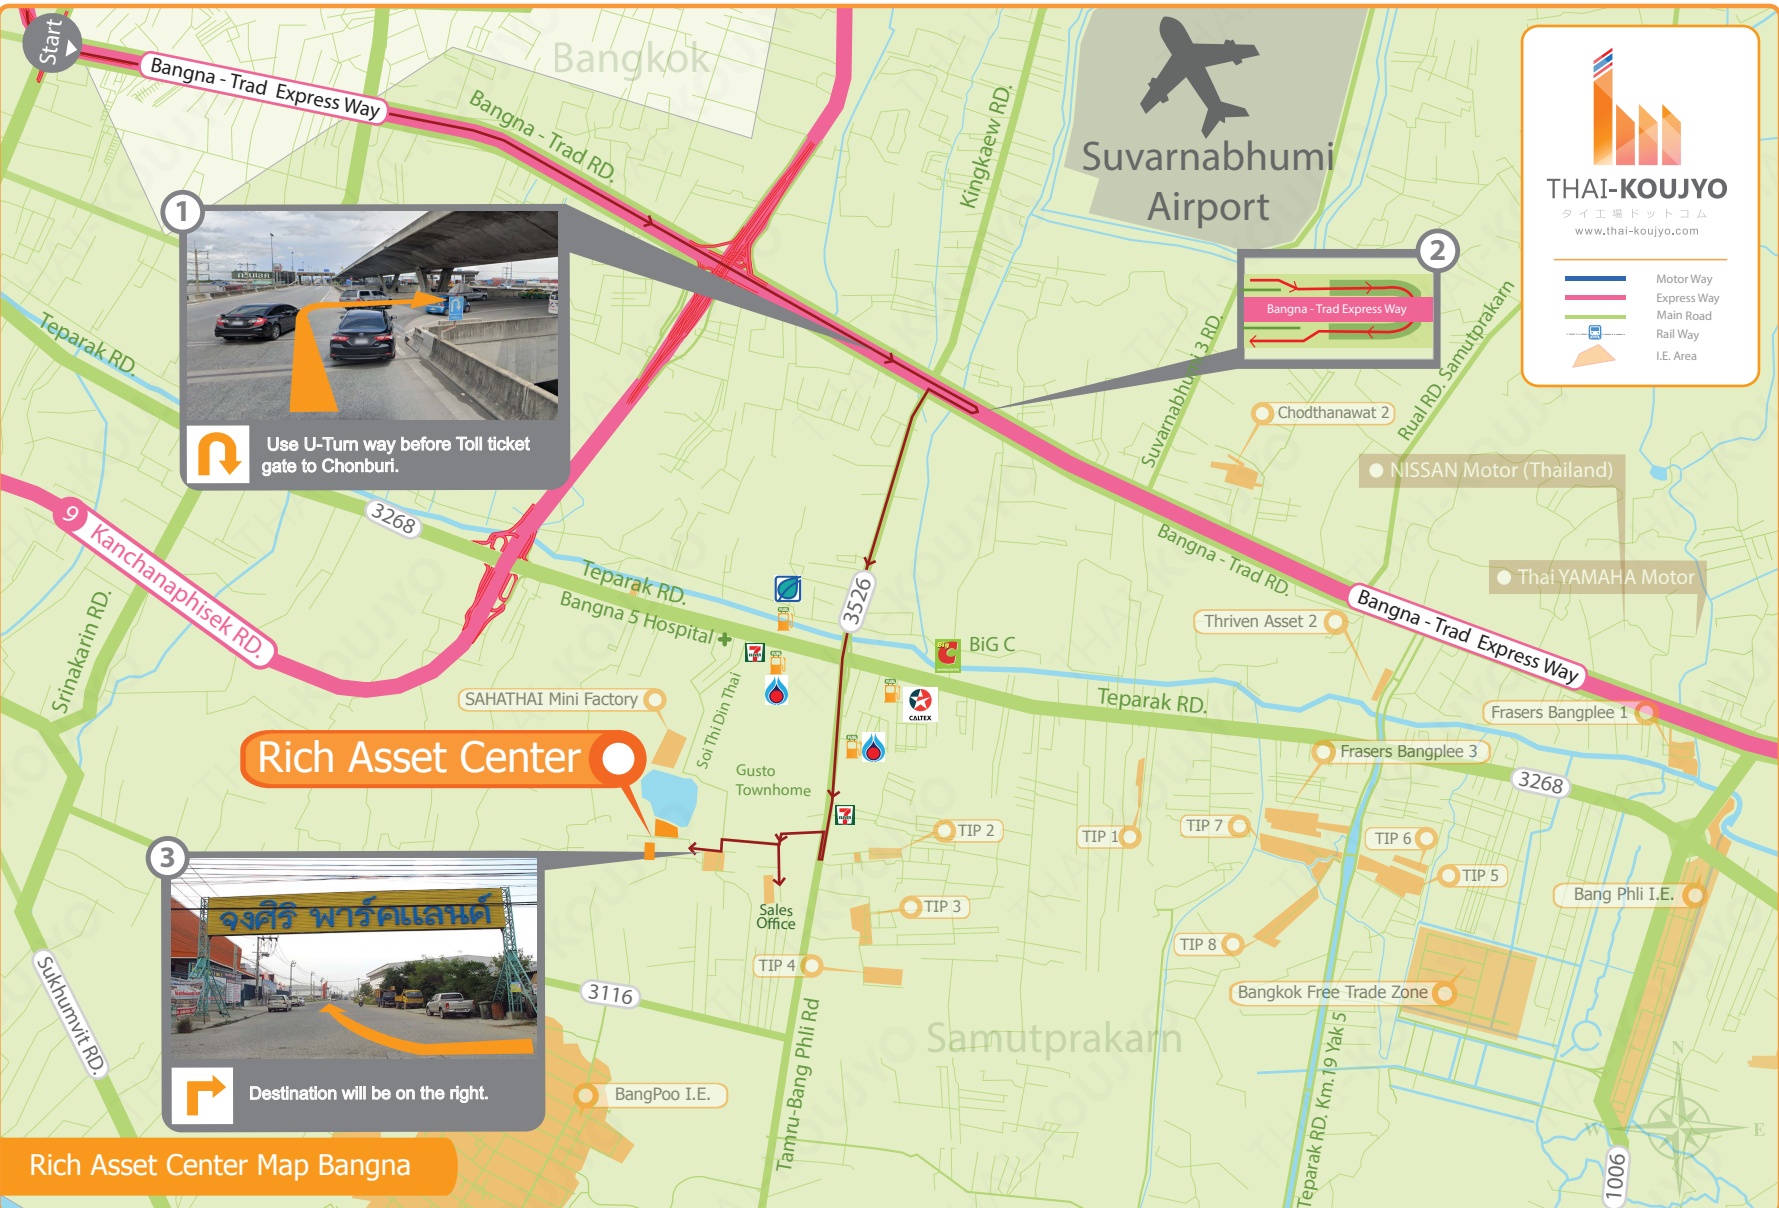

THAI-KOUJYO
タイ工場ドットコム
www.thai-koujyo.com

	Motor Way
	Express Way
	Main Road
	Rail Way
	I.E. Area

1

Use U-Turn way before Toll ticket gate to Chonburi.

2

Bangna - Trad Express Way

Rich Asset Center

3

Destination will be on the right.

Rich Asset Center Map Bangna