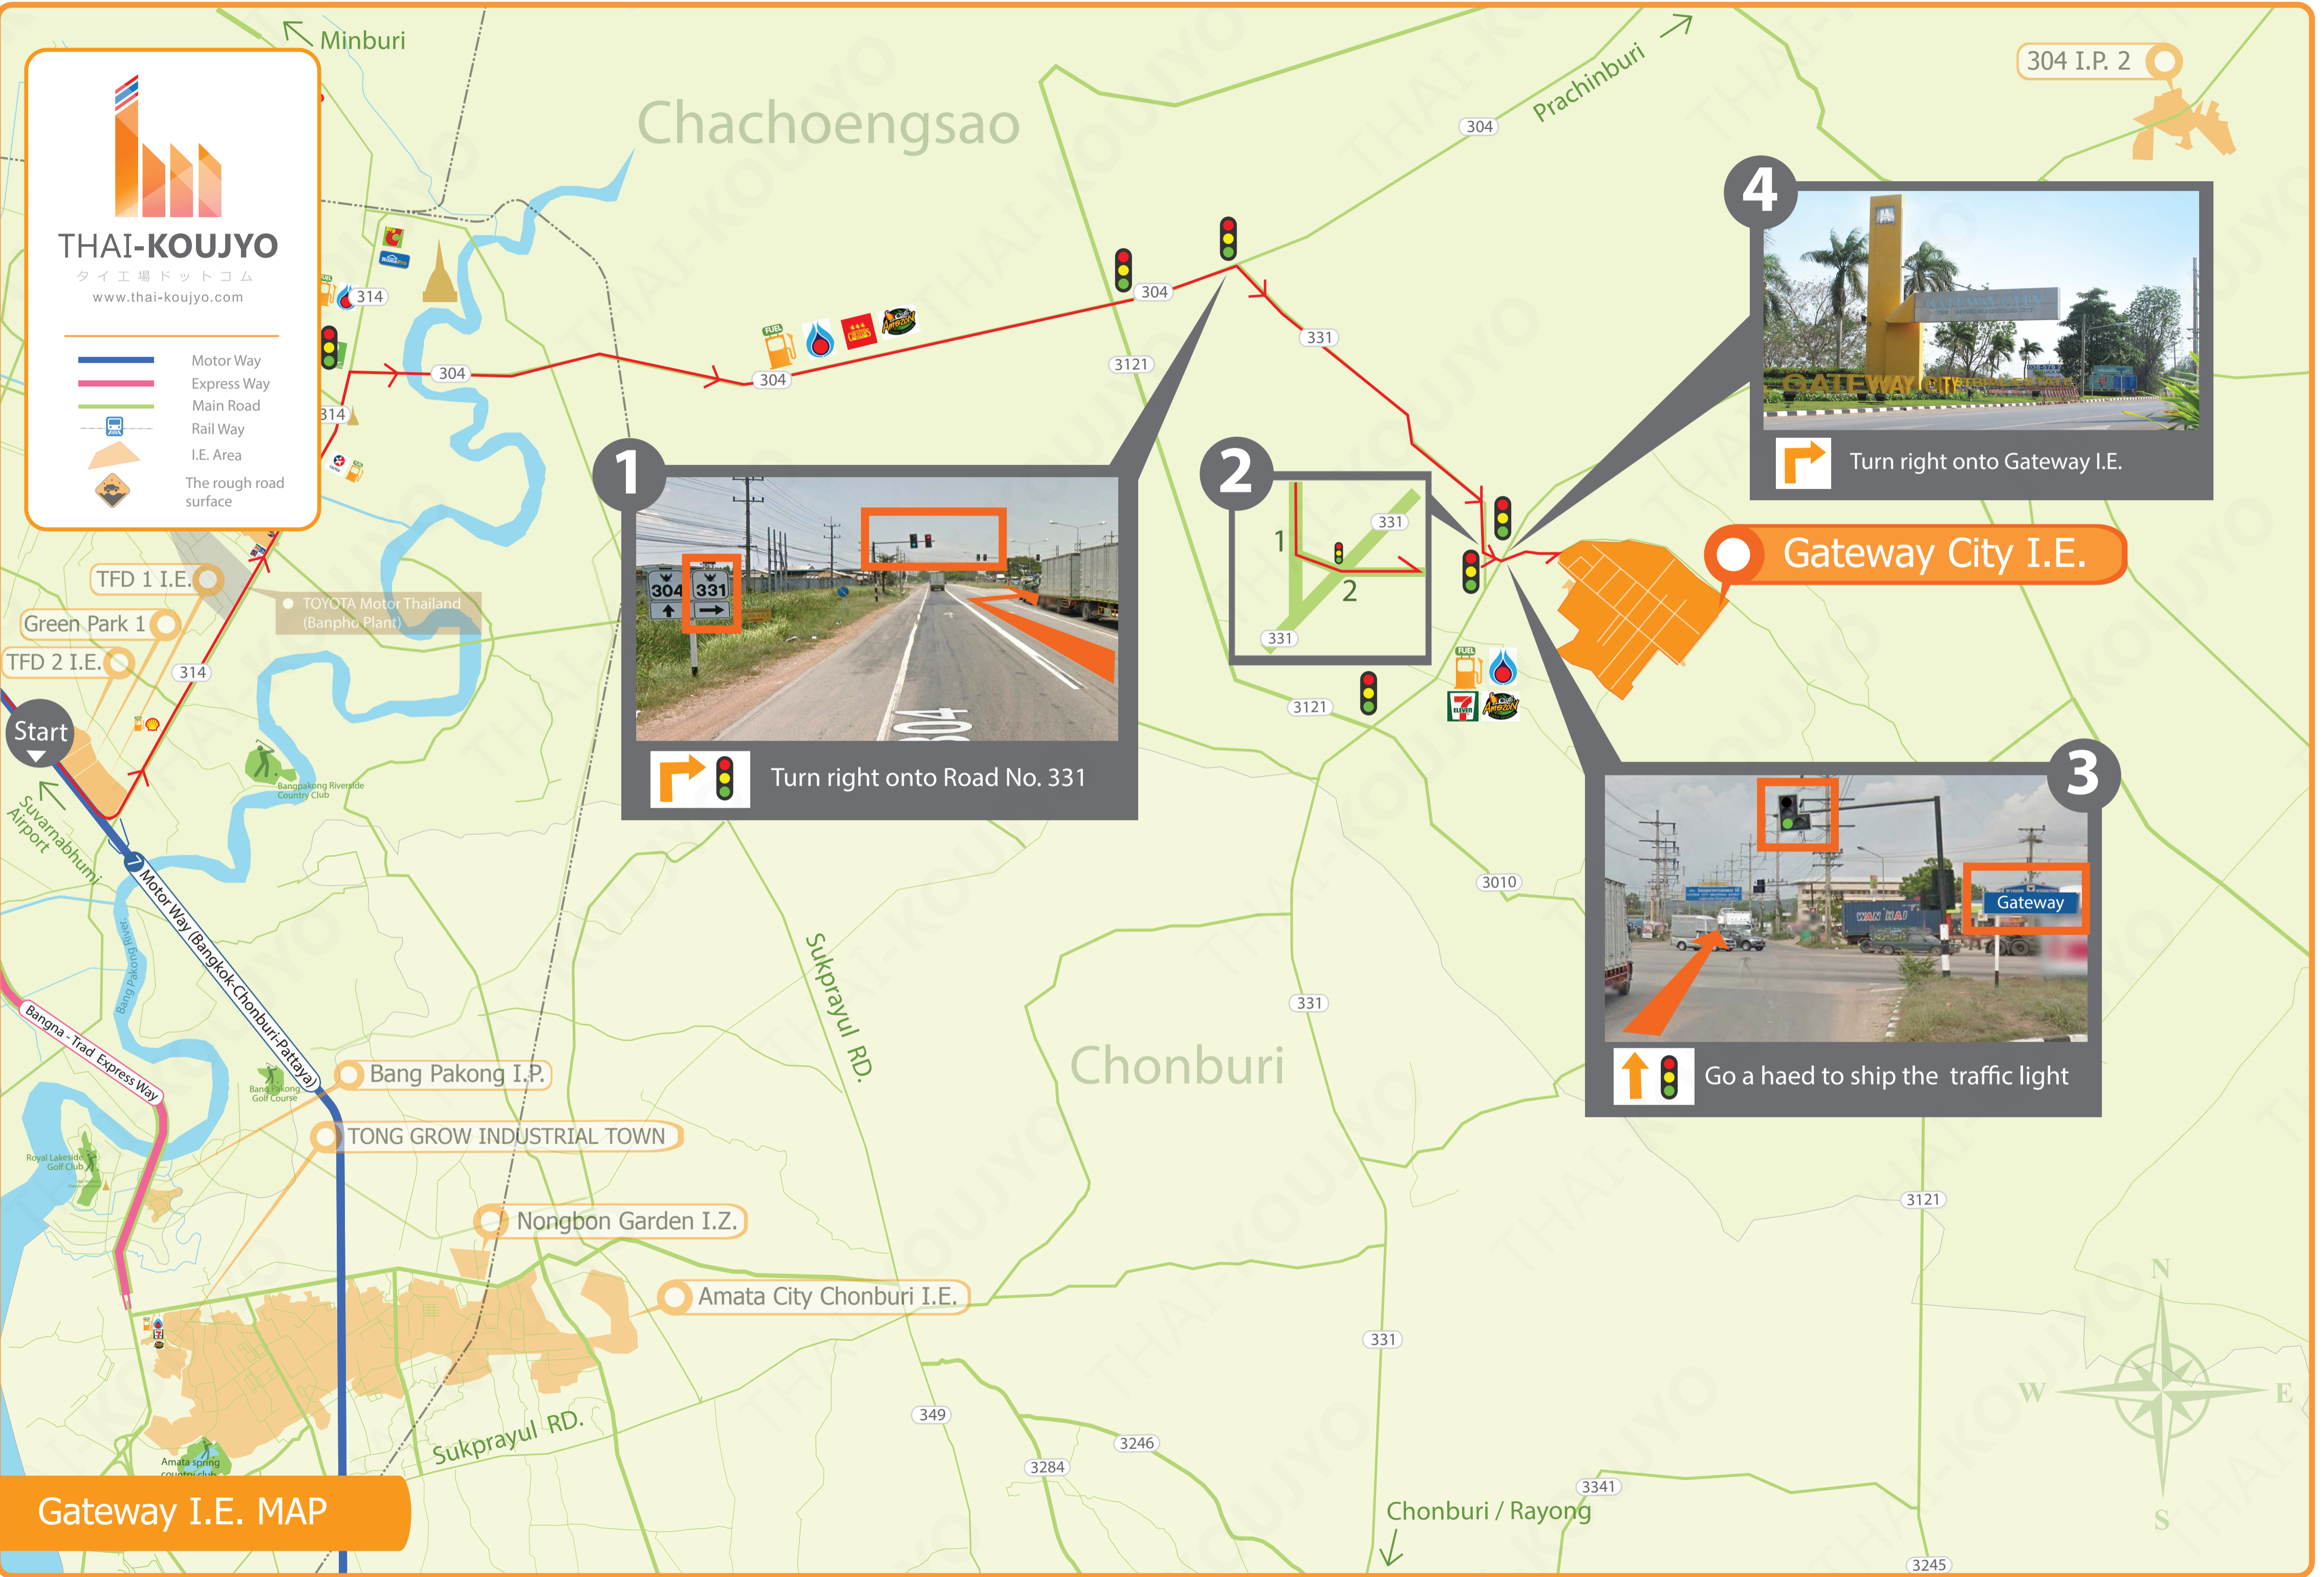

THAI-KOUJYO
 タイ工場ドットコム
 www.thai-koujyo.com

- Motor Way
- Express Way
- Main Road
- Rail Way
- I.E. Area
- The rough road surface

304 I.P. 2

Gateway City I.E.

Gateway I.E. MAP