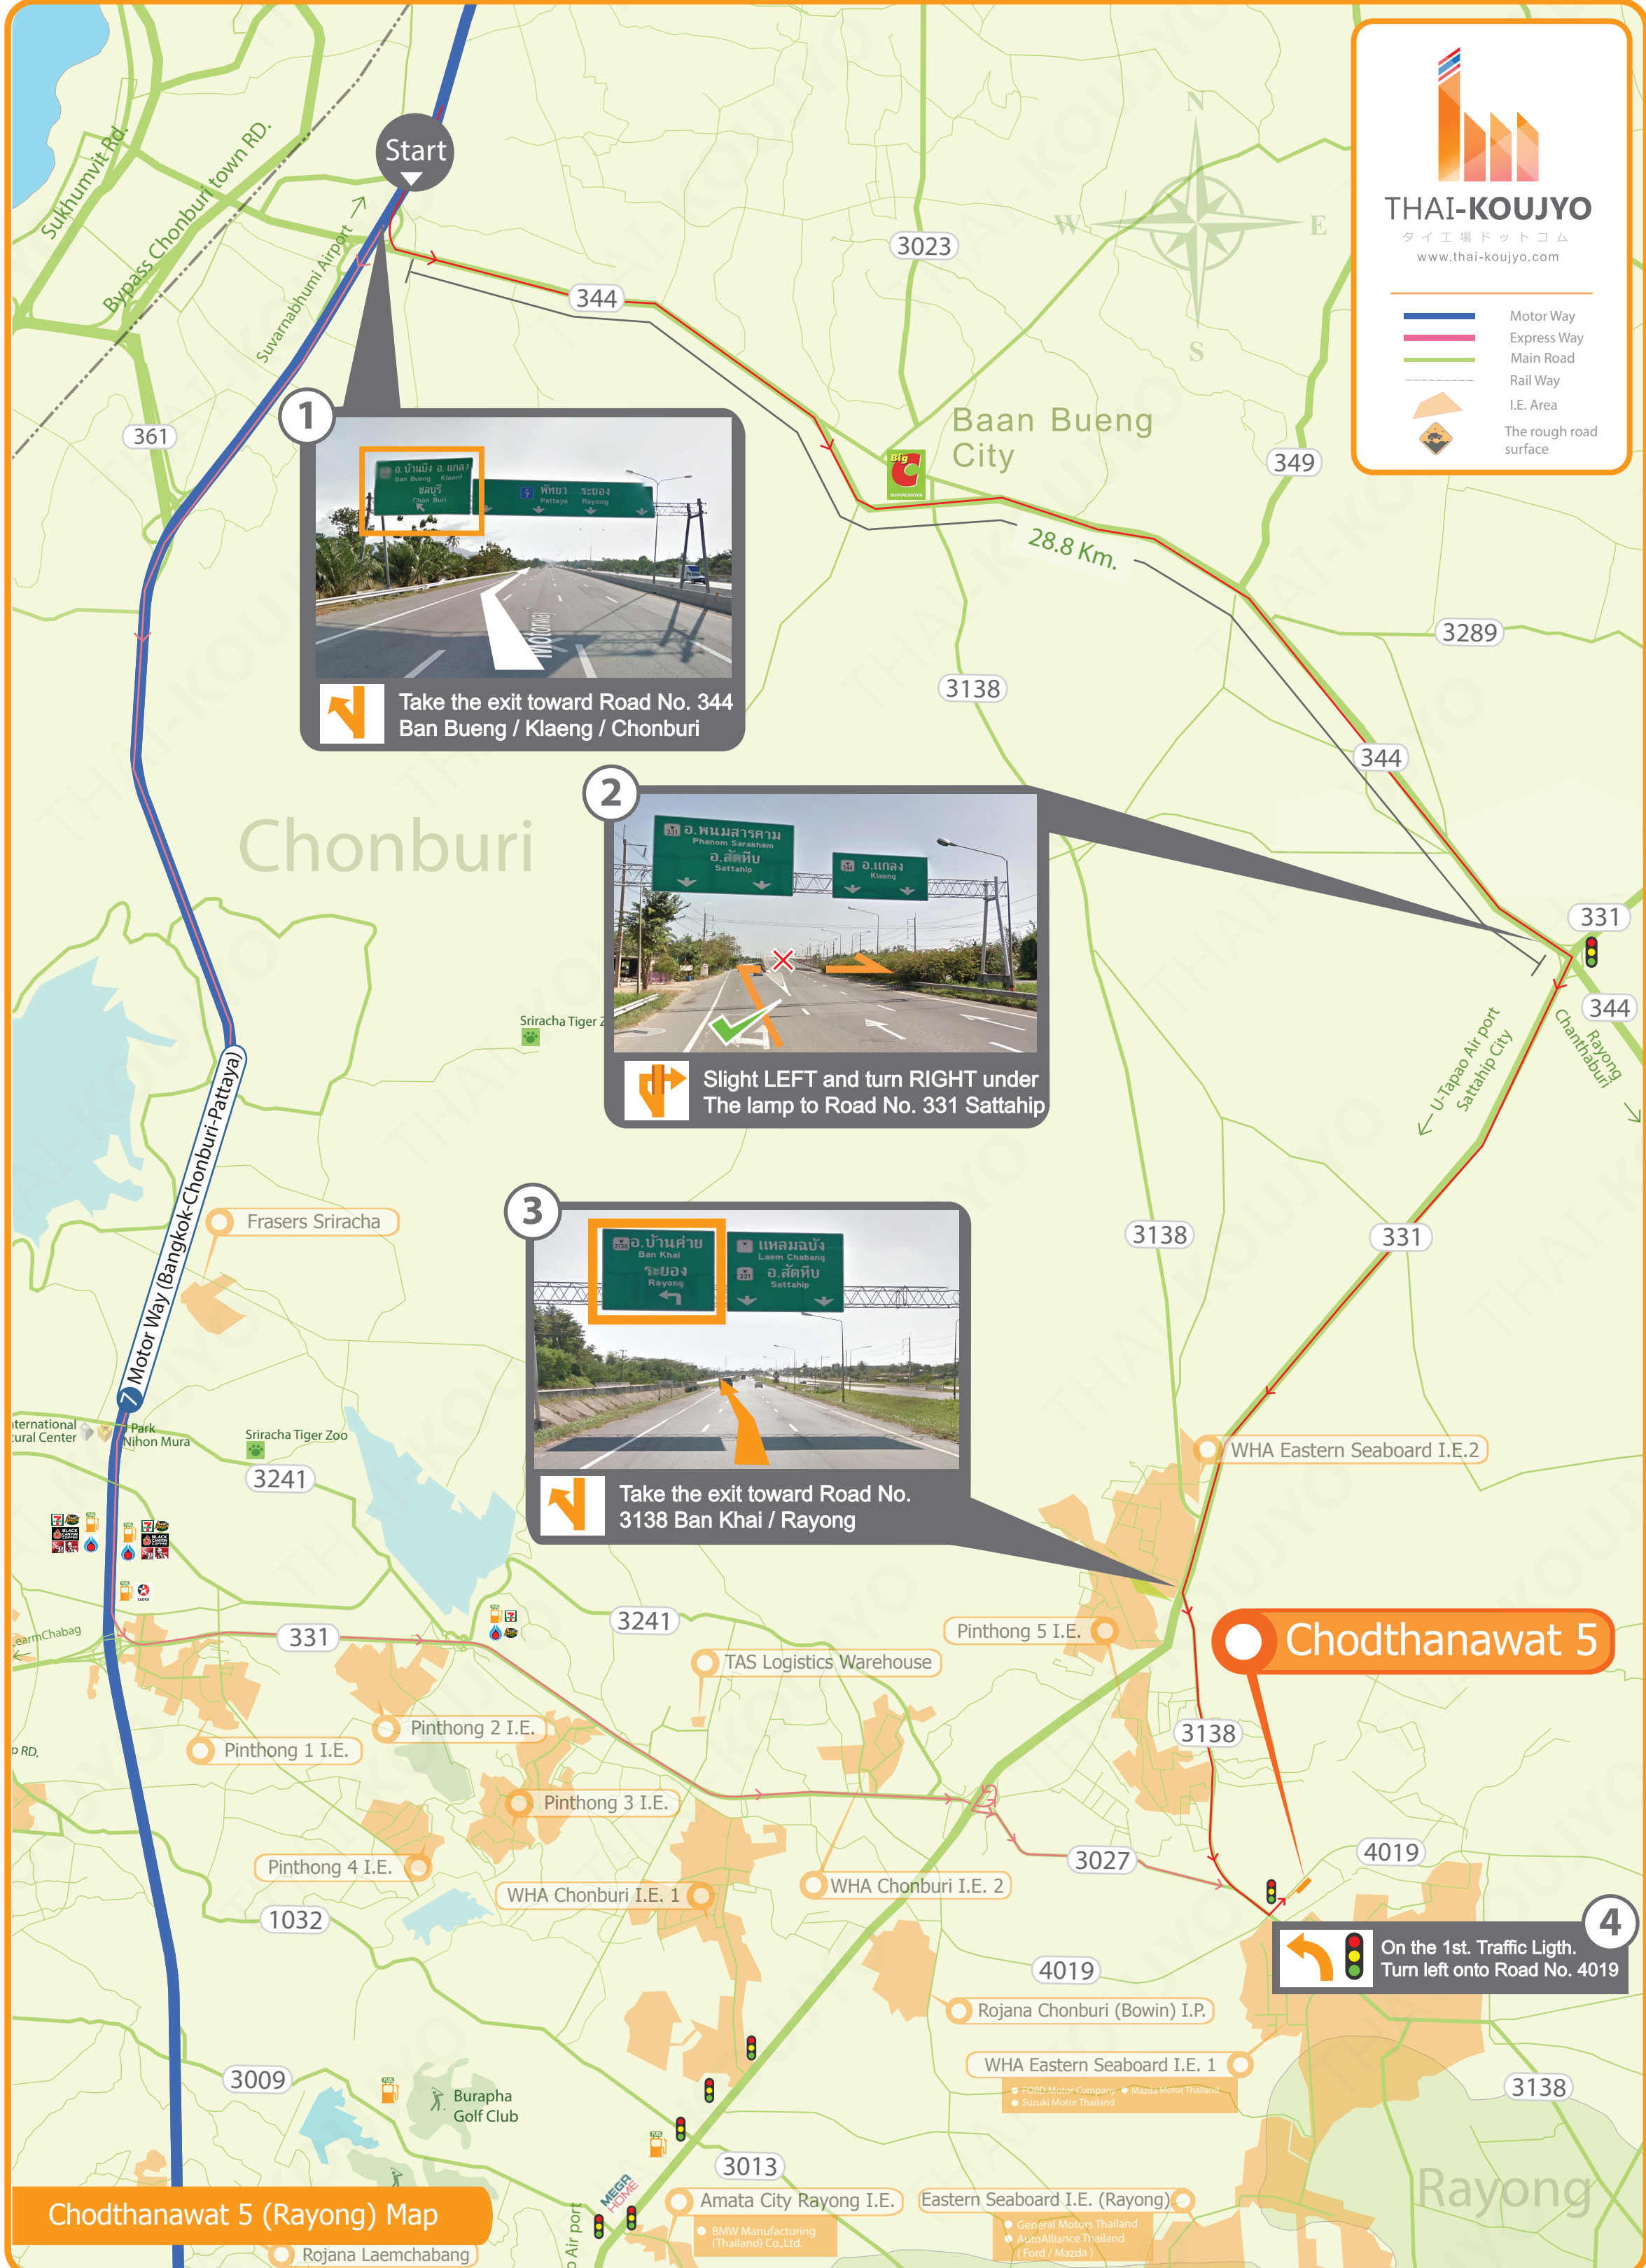

THAI-KOUJYO

タイ工場ドットコム  
www.thai-koujyo.com

- Motor Way
- Express Way
- Main Road
- Rail Way
- I.E. Area
- The rough road surface

**1**

Take the exit toward Road No. 344  
Ban Bueng / Klaeng / Chonburi

**2**

Slight LEFT and turn RIGHT under  
The lamp to Road No. 331 Sattahip

**3**

Take the exit toward Road No.  
3138 Ban Khai / Rayong

**4**

On the 1st. Traffic Ligh.  
Turn left onto Road No. 4019

Chodthanawat 5 (Rayong) Map